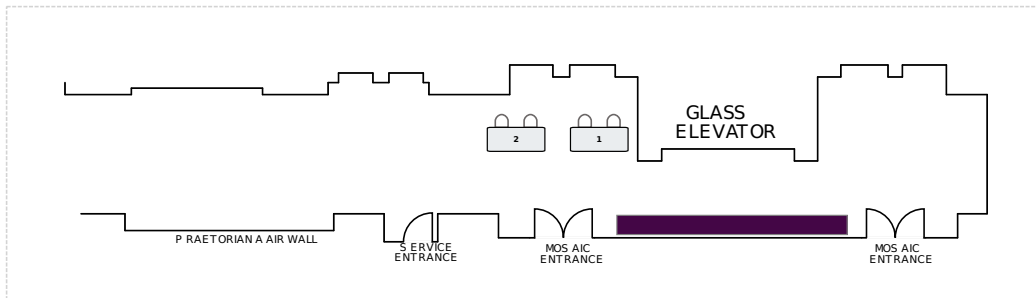

TOA
2017-05-04 03:00 am
Print Date: 2017-04-13 15:25:41
Mosaic/Praetorian Prefunction

joule

Equipment List

- 3 - 6ft x 2.5ft Rectangle Table
- 4 - 16" x 16" banquet Chair
- 1 - 24ft x 2ft Custom Rectangle Object

Equipment List

- 33 - 6ft x 2.5ft Rectangle Table
- 66 - 16" x 16" banquet Chair
- 1 - 3' Rectangle Column
- 1 - 20ft x 4ft Buffet Table